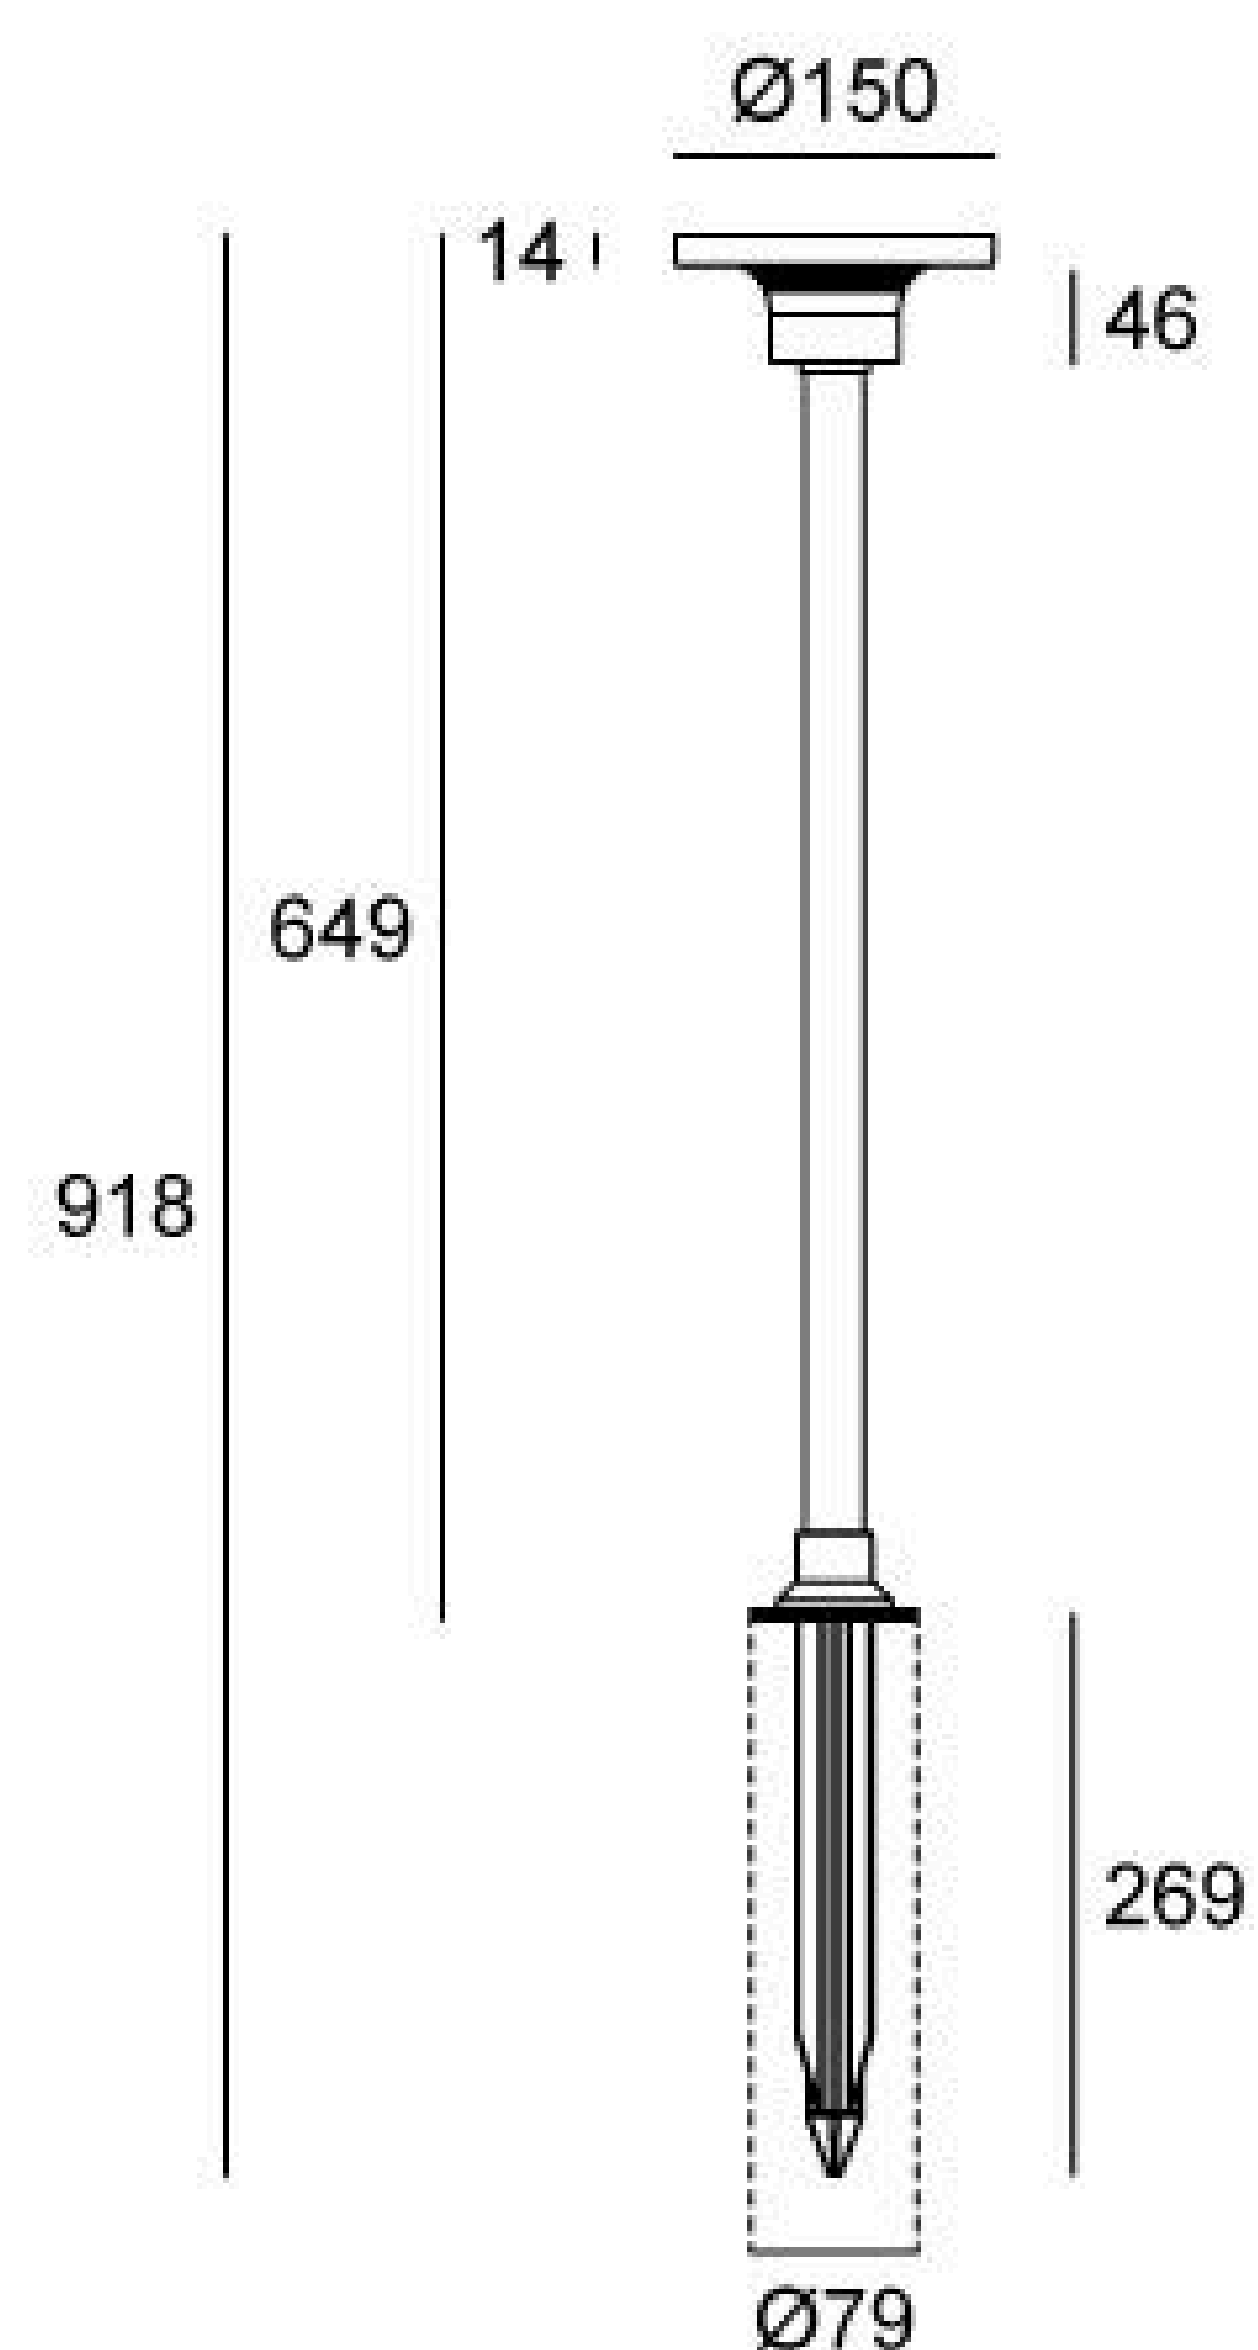

09ALHD3034B

Height (mm)	649(Spike:269)
Light Source	30×0.25W
Selected Degree (°)θ1/2	360°
Input Voltage (V)	DC 24
Operating Current (MA)	24V=385
Consumption (W)	24V=9.2
Luminance (LM)	24V=650
IK	09

Linear Drawing

Unit: mm

Specification

Housing	12# Die-casting aluminum finishing or powder painting. T=60-80µm. Adhesion of ISO class 1/ASTM class 4B
Light Window	PC.T=1.3mm
Gasket	Tooling shaped seal
LED Type	SMD
Spike	13A Spike SUS202#
Pole	Length customized
Operating Temperature	Temperature of environment between -20°C~40°C
LED Driver	Built in on/off driver
Power Cable	Outside of luminaire (Without waterstopper) H05RN-F 2×1.0mm ² L=0.3m
Dimming Support	External DALI supported TRIAC,0-10V, PWM via external driver on request

Pole Length Can Be Customized

Painting Color

Primary

Sanded Dark Grey
KAP 7037

Secondary

Sanded Silver Grey
KAP 9022

Sanded Black
RAL 9005

Sanded Bronze
KAP 7008