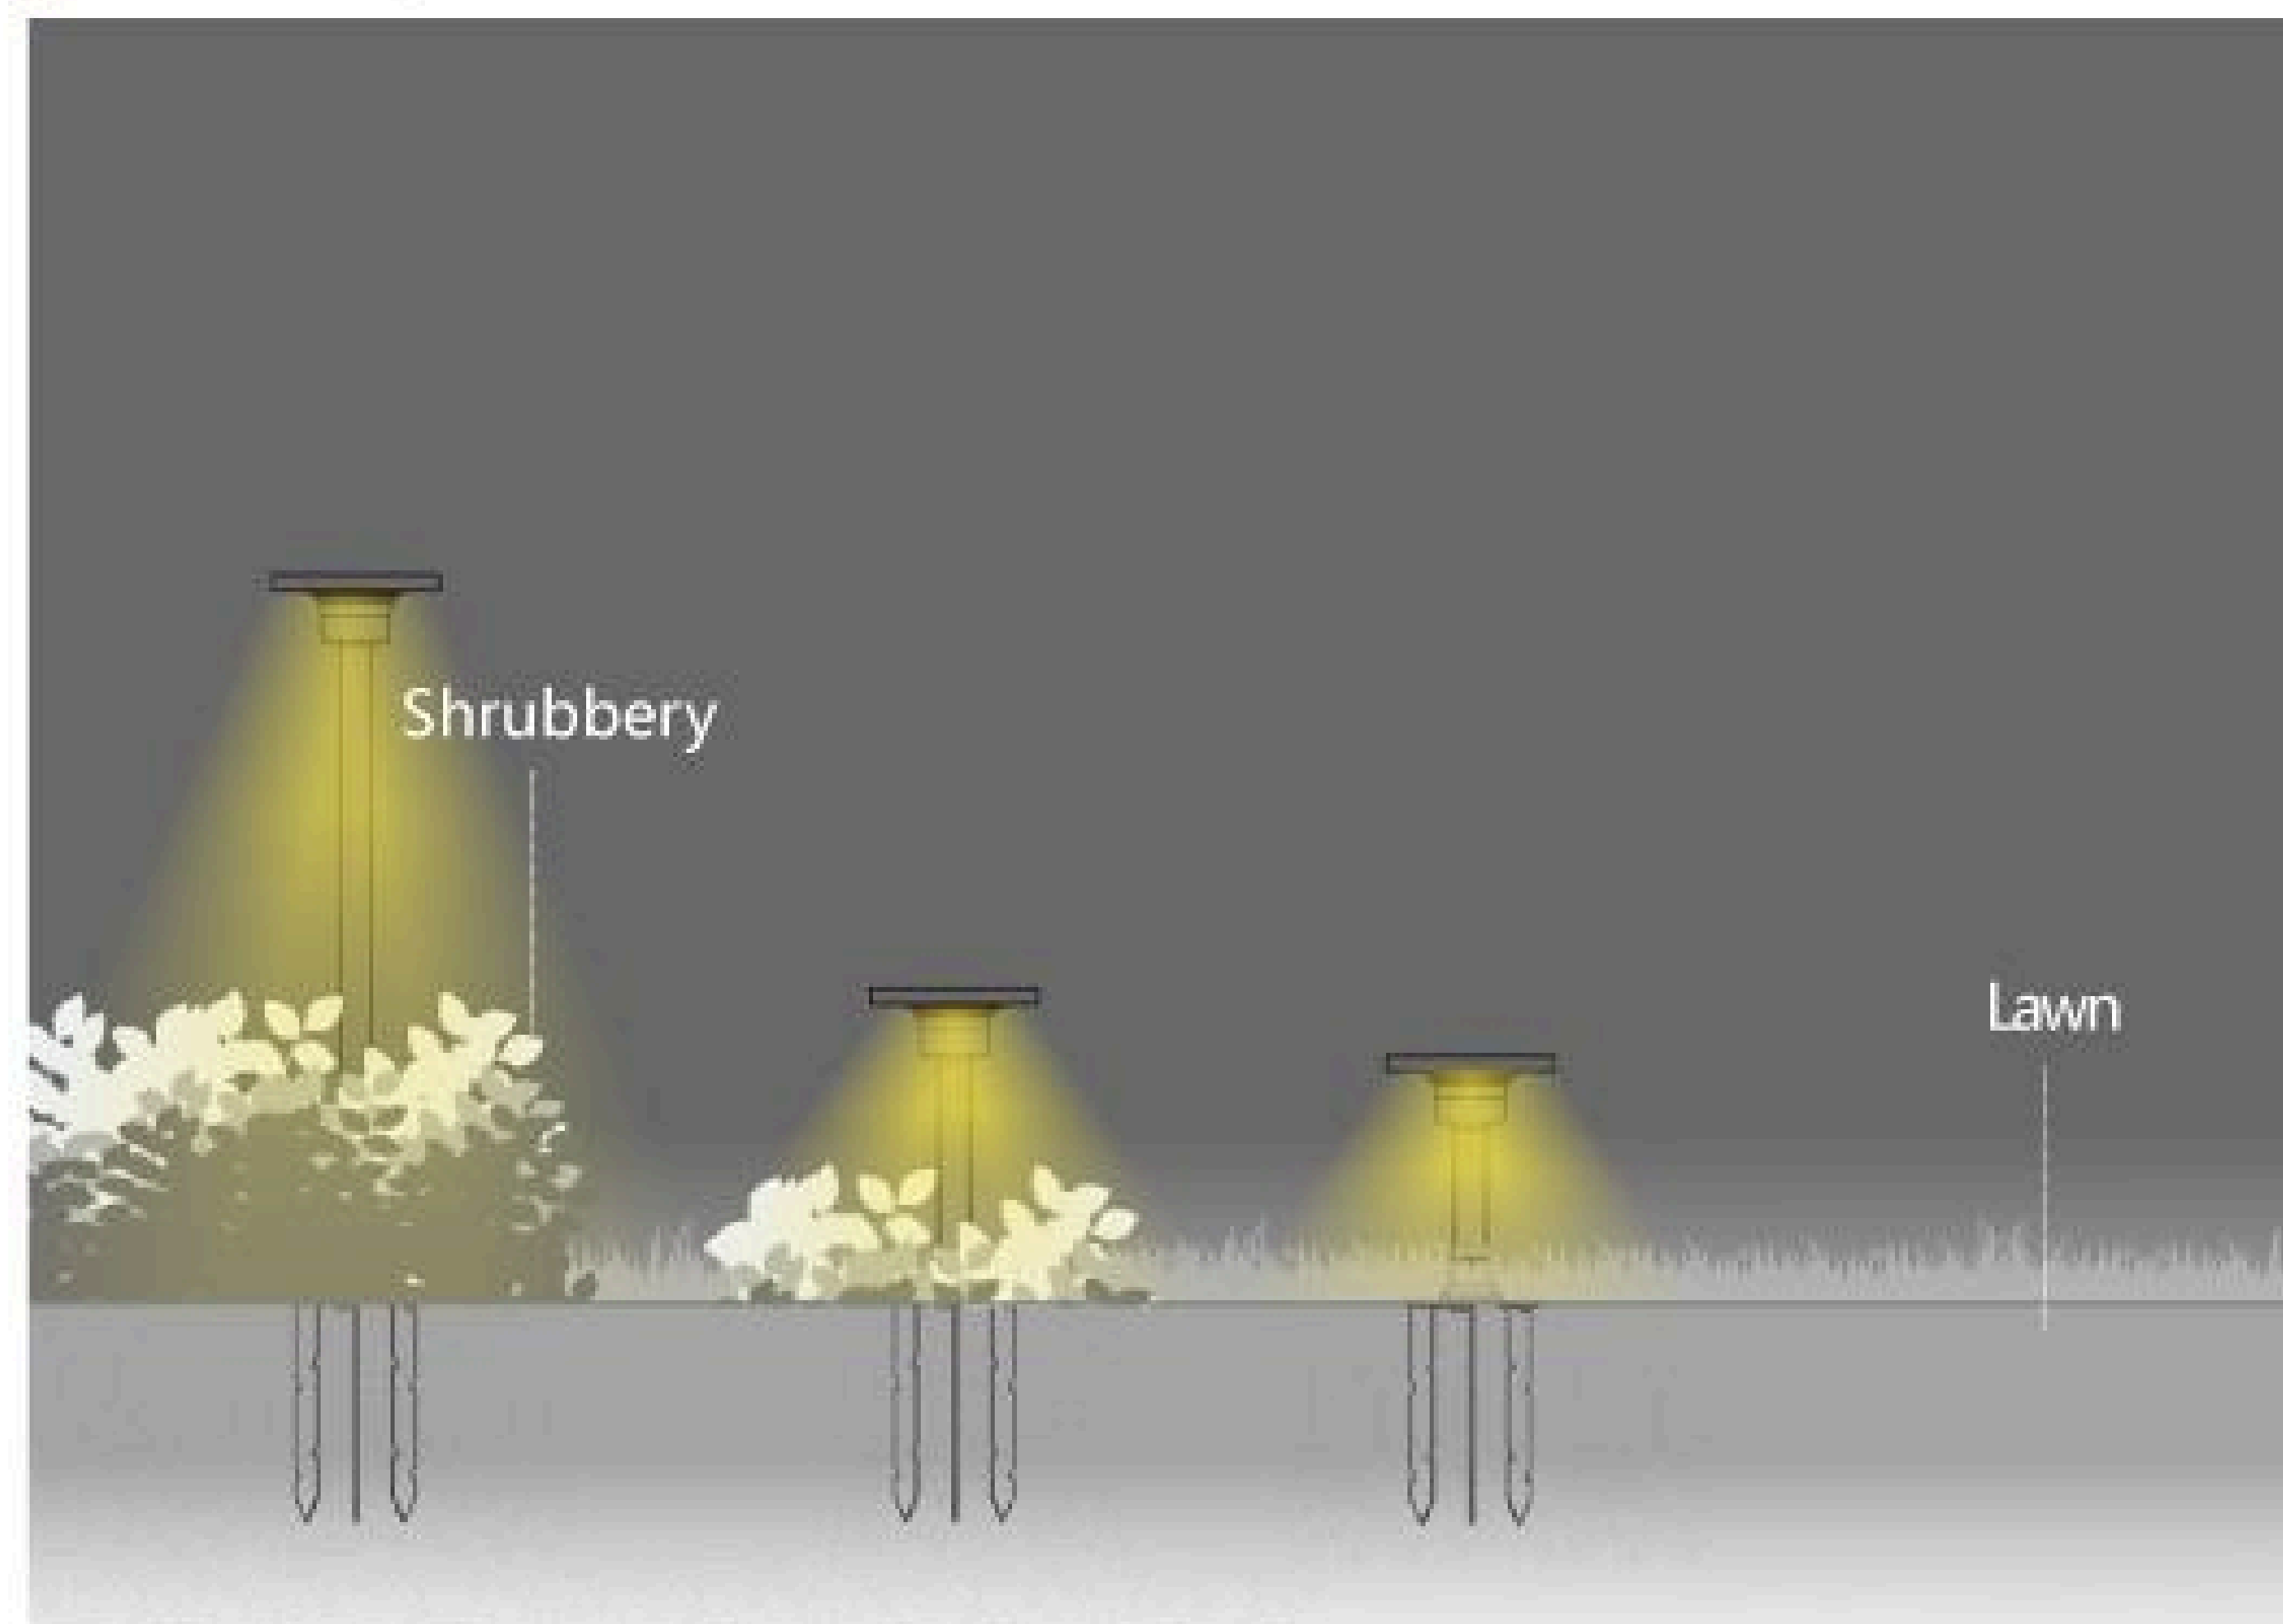

09ALHD3034B

Height (mm)	649(Spike:269)
Light Source	30×0.25W
Selected Degree (°)θ1/2	360°
Input Voltage (V)	DC 24
Operating Current (MA)	24V=385
Consumption (W)	24V=9.2
Luminance (LM)	24V=650
IK	09

Linear Drawing

Unit: mm

Specification

Housing	12# Die-casting aluminum finishing or powder painting. T=60-80µm. Adhesion of ISO class 1/ASTM class 4B
Light Window	PC.T=1.3mm
Gasket	Tooling shaped seal
LED Type	SMD
Spike	13A Spike SUS202#
Pole	Length customized
Operating Temperature	Temperature of environment between -20°C~40°C
LED Driver	Built in on/off driver
Power Cable	Outside of luminaire (Without waterstopper) H05RN-F 2×1.0mm ² L=0.3m
Dimming Support	External DALI supported TRIAC,0-10V, PWM via external driver on request

Pole Length Can Be Customized

Painting Color

Primary

Sanded Dark Grey
KAP 7037

Secondary

Sanded Silver Grey
KAP 9022

Sanded Black
RAL 9005

Sanded Bronze
KAP 7008

This lamp makes your elaborately designed and planted garden still dazzling and beautiful at night.

1.Soft lighting and elegant, simple design make your garden reflect your taste.

2.The pole can be customized according to your needs to adapt to the different plant distributions and appearances in your garden, whether it's grass or shrubs. Everything is tailored to your requirements.