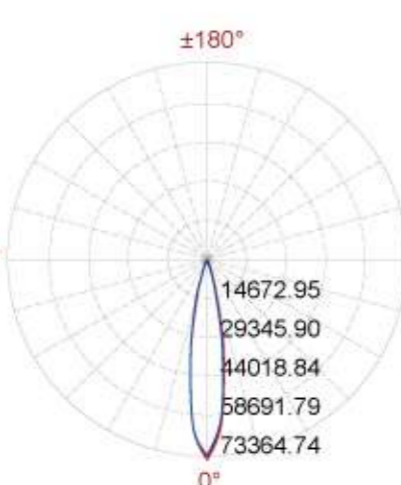

## Photometric

12m	509.48 LUX
11m	
10m	733.65 LUX
9m	
8m	1146.32 LUX
7m	
6m	2037.91 LUX
5m	
4m	4585.30 LUX
3m	
2m	18341.19 LUX
1m	

03CRUB2465  
(24x4.5W B92-20°)

Center beam LUX	Illuminance at a distance	
	Beam width V	Beam width H
2m	18341.19 LUX	0.7m 0.7m
4m	4585.30 LUX	1.4m 1.4m
6m	2037.91 LUX	2.1m 2.0m
8m	1146.32 LUX	2.8m 2.7m
10m	733.65 LUX	3.4m 3.4m
12m	509.48 LUX	4.1m 4.1m