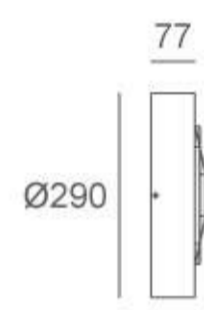

03CRUB2465

Light Source	24x4.5W
Lens	B92
Selected Degree (°)θ1/2	20°
Input Voltage (V)	AC 120 240
Operating Current (MA)	120V=1105 240V=570
Consumption (W)	120V/240V=135
Luminance (LM)	240V=11234
IK	07

Linear Drawing

Specification

Housing	12# Die-casting aluminum powder coated. T=60-80µm. Adhesion of ISO class 1/ASTM class 4B
Bracket	Iron powder coated. T=5mm
Light Window	Tempered glass. T=3mm
Gasket	Tooling shaped seal
Cable Gland	IP68 PG-11 PA66
LED Type	SMD
Driver	Built in on/off driver
Operating Temperature	-20°C~40°C
Power Cable	Outside of luminaire (Without waterstopper) 120V/240V: H07RN-F 3×1.0mm², L=2.0m

Lens (Item Code)

Referenced Degree(°)θ1/2

8° 15° 20° 30° 50°

Painting Color

Primary

Secondary

Optional (Accessories)

Hood

Anti Glare Louver

Water Proof Solution

A Water stopper(Included)

The luminaires produce high temperatures during use, which can create negative pressure upon power-off, drawing water vapor through the power cable.

Therefore, it is essential for the device to prevent water vapor ingress with water-stopper.

B IP67 Jiffy quick plug/socket connector(Option)

Along with water-stopper, this optional accessory acts as a fail-safe device for preventing vapor getting into the fixture via power cable.

It is the also the most IP-rating securing device for wiring.

Overview

Photometric

12m	509.48 LUX
11m	
10m	733.65 LUX
9m	
8m	1146.32 LUX
7m	
6m	2037.91 LUX
5m	
4m	4585.30 LUX
3m	
2m	18341.19 LUX
1m	

03CRUB2465
(24x4.5W B92-20°)

Center beam LUX	Illuminance at a distance	
	Beam width V	Beam width H
2m	18341.19 LUX	0.7m 0.7m
4m	4585.30 LUX	1.4m 1.4m
6m	2037.91 LUX	2.1m 2.0m
8m	1146.32 LUX	2.8m 2.7m
10m	733.65 LUX	3.4m 3.4m
12m	509.48 LUX	4.1m 4.1m

Ver.Spread:19.5 Horiz.Spread:19.3