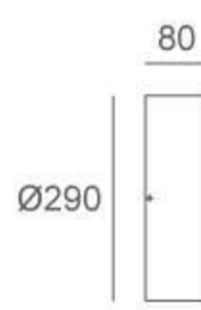

03CRUB2465

Light Source	24x4.5W
Lens	B92
Selected Degree (°)θ1/2	20°
Input Voltage (V)	AC 120 240
Operating Current (MA)	120V=1105 240V=570
Consumption (W)	120V/240V=135
Luminance (LM)	240V=11234
IK	07

Linear Drawing

Specification

Housing	12# Die-casting aluminum powder coated. T=60-80µm. Adhesion of ISO class 1/ASTM class 4B
Bracket	Iron powder coated. T=5mm
Light Window	Tempered glass. T=3mm
Gasket	Tooling shaped seal
Cable Gland	IP68 PG-11 PA66
LED Type	SMD
Driver	Built in on/off driver
Operating Temperature	-20°C~40°C
Power Cable	Outside of luminaire (Without waterstopper) 120V/240V: H07RN-F 3×1.0mm², L=2.0m

Lens (Item Code)

Referenced Degree(°)θ1/2

8° 15° 20° 30° 50°

Painting Color

Primary

Secondary

Optional (Accessories)

Hood

Anti Glare Louver

Water Proof Solution

A Water stopper(Included)

The luminaires produce high temperatures during use, which can create negative pressure upon power-off, drawing water vapor through the power cable.

Therefore, it is essential for the device to prevent water vapor ingress with water-stopper.

B IP67 Jiffy quick plug/socket connector(Option)

Along with water-stopper, this optional accessory acts as a fail-safe device for preventing vapor getting into the fixture via power cable.

It is the also the most IP-rating securing device for wiring.

Overview

Photometric

12m	509.48 LUX
11m	
10m	733.65 LUX
9m	
8m	1146.32 LUX
7m	
6m	2037.91 LUX
5m	
4m	4585.30 LUX
3m	
2m	18341.19 LUX
1m	

03CRUB2465
(24x4.5W B92-20°)

Center beam LUX	Illuminance at a distance	
	Beam width V	Beam width H
2m	18341.19 LUX	0.7m 0.7m
4m	4585.30 LUX	1.4m 1.4m
6m	2037.91 LUX	2.1m 2.0m
8m	1146.32 LUX	2.8m 2.7m
10m	733.65 LUX	3.4m 3.4m
12m	509.48 LUX	4.1m 4.1m

Ver.Spread:19.5 Horiz.Spread:19.3