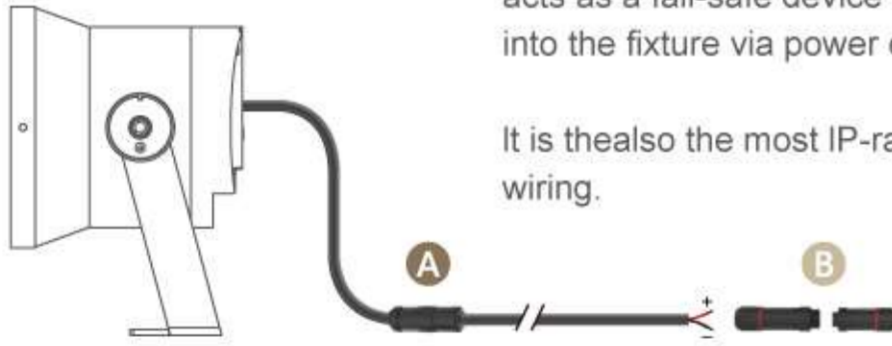

### A Water stopper(Included)

The luminaires produce high temperatures during use, which can create negative pressure upon power-off, drawing water vapor through the power cable.

Therefore, it is essential for the device to prevent water vapor ingress with water-stopper.

### B IP67 Jiffy quick plug/socket connector(Option)

Along with water-stopper, this optional accessory acts as a fail-safe device for preventing vapor getting into the fixture via power cable.

It is the also the most IP-rating securing device for wiring.