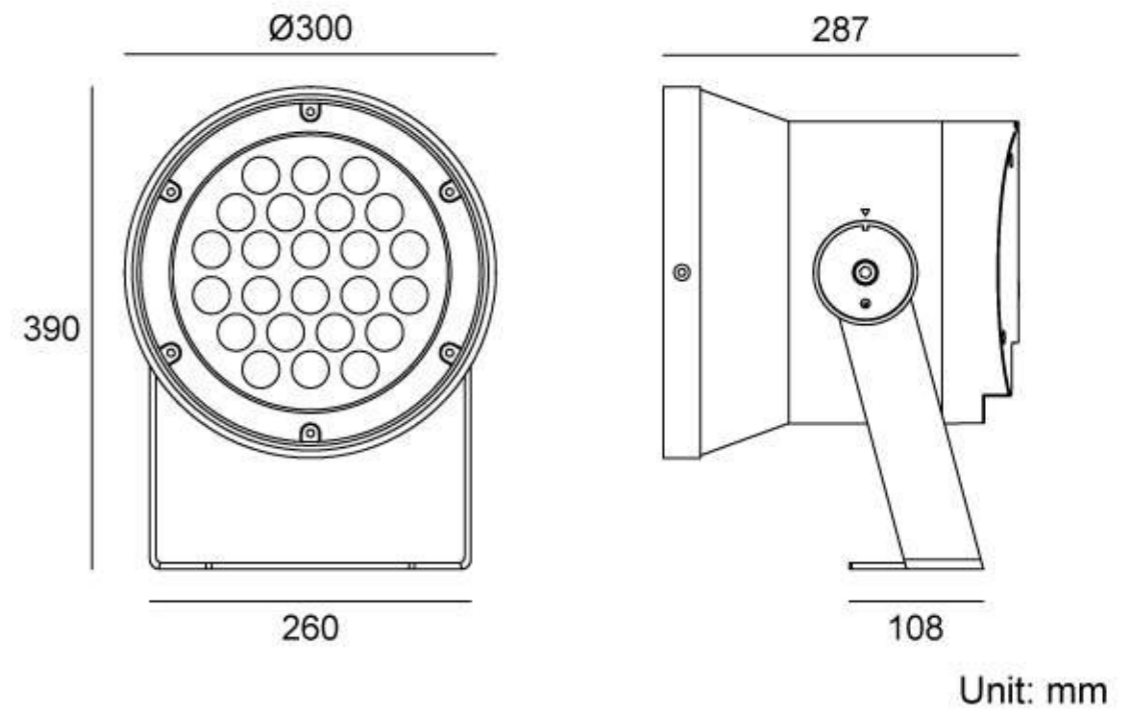

## Linear Drawing

## Specification

Housing	12# Die-casting aluminum powder coated. T=60-80µm. Adhesion of ISO class 1/ASTM class 4B
Bracket	Iron powder coated. T=5mm
Light Window	Tempered glass. T=3mm
Gasket	Tooling shaped seal
Cable Gland	IP68 PG-11 PA66
LED Type	SMD
Driver	Built in on/off driver
Operating Temperature	-20°C~40°C
Power Cable	Outside of luminaire (Without waterstopper) 120V/240V: H07RN-F 3×1.0mm², L=2.0m