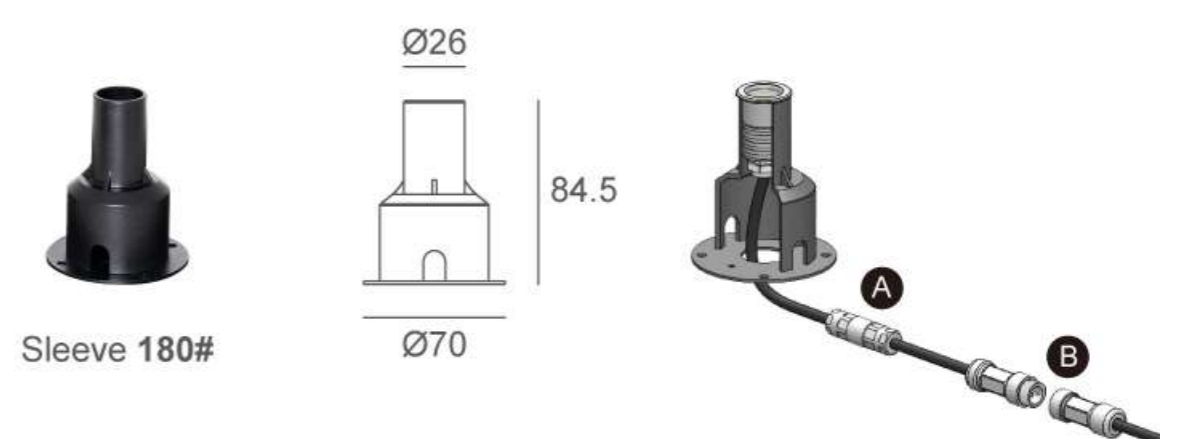

Lens (Item Code)

Referenced Degree(°)θ1/2

B15

10° 15° 20° 30° 10°x33°

Water Proof Solution

A Water-Stopper(Included)

The luminaires produce high temperatures during use, which can create negative pressure upon power-off, drawing water vapor through the power cable. Therefore, it is essential for the device to prevent water vapor ingress with water-stopper.

B IP67 Jiffy quick plug/socket connector(Optional)

Along with water-stopper, this optional accessory acts as a fail-safe device for preventing vapor getting into the fixture via power cable. It is the also the most IP-rating securing device for wiring.

Sleeve

Optional 1

Sleeve 114#

Optional 2

Sleeve 180#

Compact and exquisite, it fully demonstrates Kapelux's manufacturing craftsmanship. Its shape is small, elegant and neat, yet its functionality is not compromised in the slightest. When it needs to illuminate the target, it shines like a pearl.