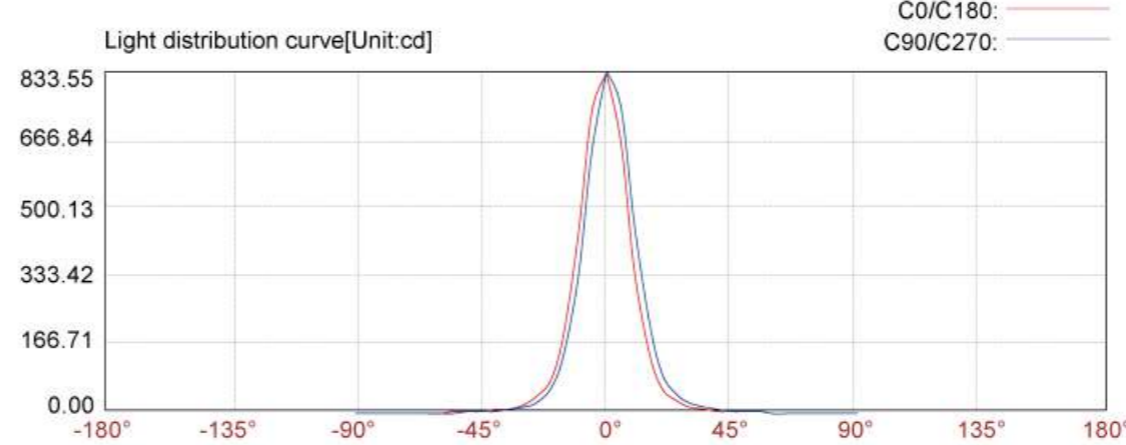

Photometric

12m	5.77 LUX
11m	
10m	8.31 LUX
9m	
8m	12.98 LUX
7m	
6m	23.07 LUX
5m	
4m	51.92 LUX
3m	
2m	207.67 LUX
1m	

Center beam LUX	Illuminance at a distance	
	Beam width V	Beam width H
2m	0.7m	0.7m
4m	1.4m	1.4m
6m	2.1m	2.1m
8m	2.7m	2.8m
10m	3.4m	3.5m
12m	4.1m	4.2m