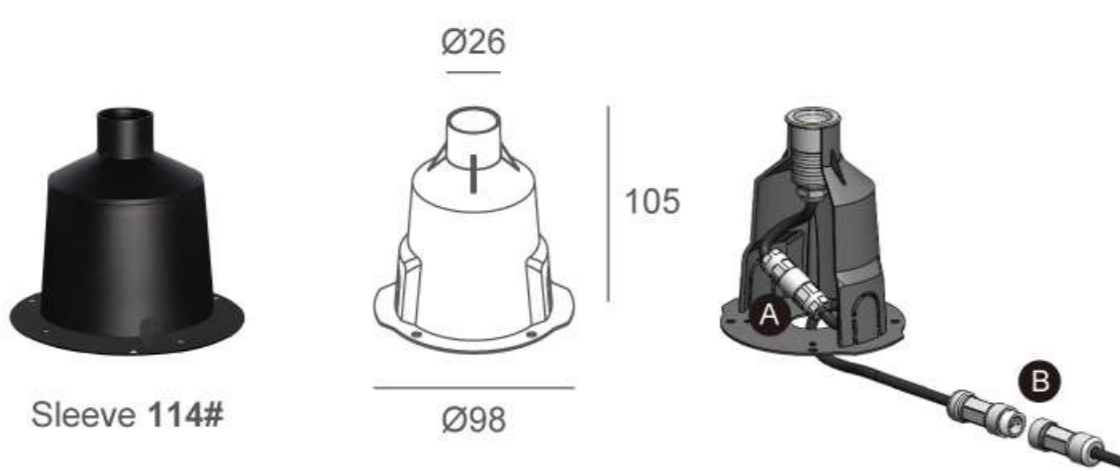

Sleeve 114#