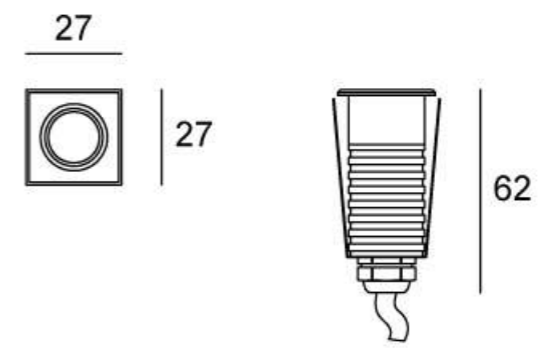

02BPSB0157B

Light Source	1x1.5W
Lens	B15
Selected Degree (°)θ1/2	20°
Input Voltage (V)	DC 24
Operating Current (MA)	24V=83
Consumption (W)	24V=2
Luminance (LM)	WW=136
IK	06

Linear Drawing

Unit: mm

Specification

Housing	Aluminum anodized finishing or powder Painting
Front Cover	SUS 304#, Hard chrome-plated
Light Window	Tempered step glass.T=2mm
Glass Pressure Capacity	503kgs
Operating Temperature	-20°C~40°C
Gasket	Silicon rubber molding shaped seal
Sleeve	PC/ABS Alloys
Lens	Optical Lens.efficiency≥85%
LED Type	SMD
LED Driver	Built in on/off driver
Dimming Support	External DALI supported TRIAC,0-10V, PWM via external driver on request
Power Cable	Outside of luminaire (Without waterstopper) 24V: H05RN-F 2×1.0mm², L=0.5m

Lens (Item Code)

Referenced Degree(°)θ1/2

B15

10° 15° 20° 30° 10°x33°

Water Proof Solution

A Water-Stopper(Included)

The luminaires produce high temperatures during use, which can create negative pressure upon power-off, drawing water vapor through the power cable. Therefore, it is essential for the device to prevent water vapor ingress with water-stopper.