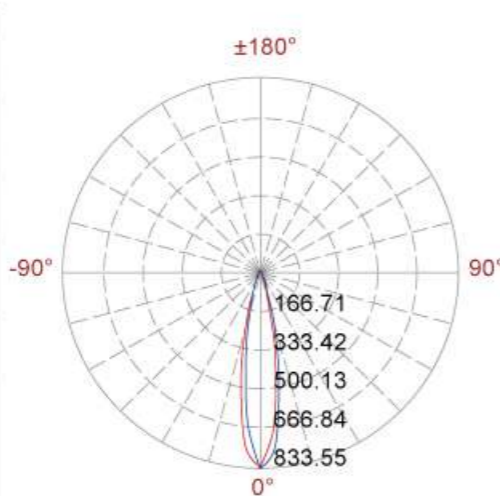

02BPSB0157B

Light Source	1x1.5W
Lens	B15
Selected Degree (°)θ1/2	20°
Input Voltage (V)	DC 24
Operating Current (MA)	24V=83
Consumption (W)	24V=2
Luminance (LM)	WW=136
IK	06

Linear Drawing

Unit: mm

Specification

Photometric

12m	5.77 LUX
11m	
10m	8.31 LUX
9m	
8m	12.98 LUX
7m	
6m	23.07 LUX
5m	
4m	51.92 LUX
3m	
2m	207.67 LUX
1m	

Center beam LUX	Illuminance at a distance	
	Beam width V	Beam width H
2m	0.7m	0.7m
4m	1.4m	1.4m
6m	2.1m	2.1m
8m	2.7m	2.8m
10m	3.4m	3.5m
12m	4.1m	4.2m