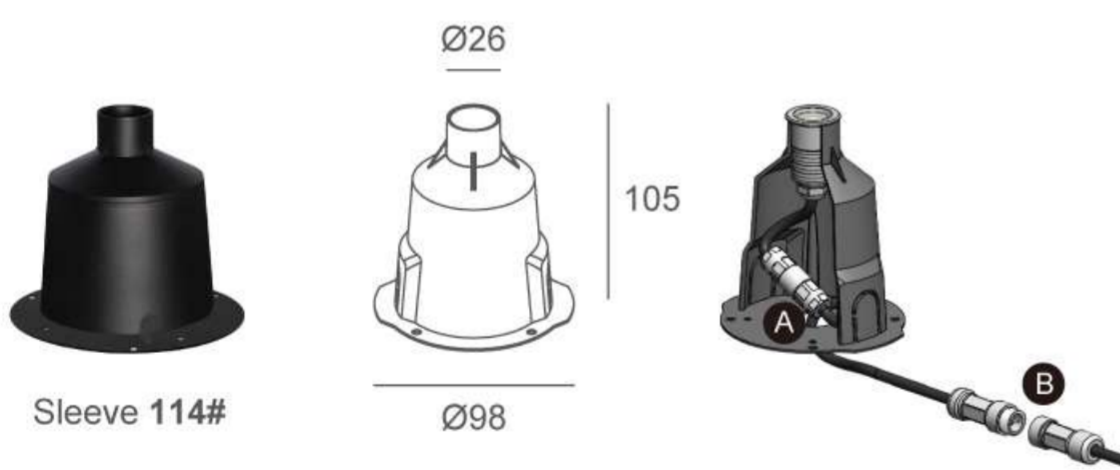

02BPRD0134B

Light Source	1x0.5W
Lens	N/A
Selected Degree (°)θ1/2	70°
Input Voltage (V)	DC 24
Operating Current (MA)	24V=26
Consumption (W)	24V=0.62
Luminance (LM)	WW=23
IK	06

Linear Drawing

Unit: mm

Specification

Housing	Aluminum anodized finishing or powder Painting
Front Cover	SUS 304#, Hard chrome-plated
Light Window	Tempered step glass.T=2mm
Glass Pressure Capacity	1145kgs
Operating Temperature	-20°C~40°C
Gasket	Silicon rubber molding shaped seal
Sleeve	PC/ABS Alloys
Lens	Optical Lens efficiency≥85%
LED Type	SMD
LED Driver	Built in on/off driver
Power Cable	Outside of luminaire (Without waterstopper) 24V: H05RN-F 2×1.0mm², L=0.5m
Dimming Support	External DALI supported TRIAC,0-10V, PWM via external driver on request

Water Proof Solution

1. **A Water-Stopper(Included)**
   The luminaires produce high temperatures during use, which can create negative pressure upon power-off, drawing water vapor through the power cable. Therefore, it is essential for the device to prevent water vapor ingress with water-stopper.
2. **B IP67 Jiffy quick plug/socket connector(Option)**
   Along with water-stopper, this optional accessory acts as a fail-safe device for preventing vapor getting into the fixture via power cable. It is the also the most IP-rating securing device for wiring.

Sleeve

Optional 1

Optional 2

Compact and exquisite, it fully demonstrates Kapelux's manufacturing craftsmanship. Its shape is small, elegant and neat, yet its functionality is not compromised in the slightest. When it needs to illuminate the target, it shines like a pearl.

Photometric

12m	0.13 LUX
11m	
10m	0.18 LUX
9m	
8m	0.29 LUX
7m	
6m	0.51 LUX
5m	
4m	1.15 LUX
3m	
2m	4.61 LUX
1m