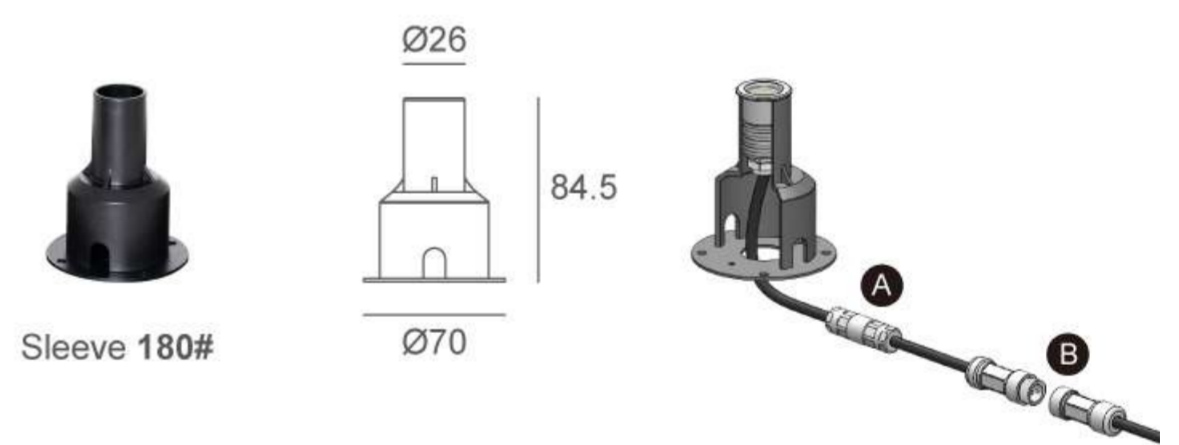

Optional 2

Compact and exquisite, it fully demonstrates Kapelux's manufacturing craftsmanship. Its shape is small, elegant and neat, yet its functionality is not compromised in the slightest. When it needs to illuminate the target, it shines like a pearl.