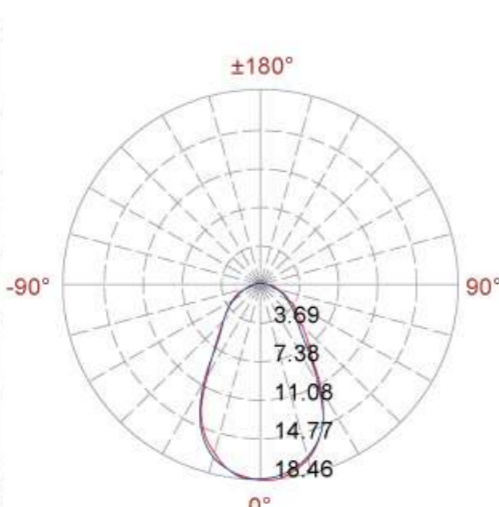

02BPRD0134B

Light Source	1x0.5W
Lens	N/A
Selected Degree (°)θ1/2	70°
Input Voltage (V)	DC 24
Operating Current (MA)	24V=26
Consumption (W)	24V=0.62
Luminance (LM)	WW=23
IK	06

Linear Drawing

Unit: mm

Specification

Photometric

12m	0.13 LUX
11m	
10m	0.18 LUX
9m	
8m	0.29 LUX
7m	
6m	0.51 LUX
5m	
4m	1.15 LUX
3m	
2m	4.61 LUX
1m	

Light distribution curve[Unit:cd]

Lux distance curve

Center beam LUX	Illuminance at a distance	
	Beam width V	H
2m	4.61 LUX	2.6m 2.5m
4m	1.15 LUX	5.1m 5.1m
6m	0.51 LUX	7.7m 7.6m
8m	0.29 LUX	10.2m 10.1m
10m	0.18 LUX	12.8m 12.7m
12m	0.13 LUX	15.3m 15.2m