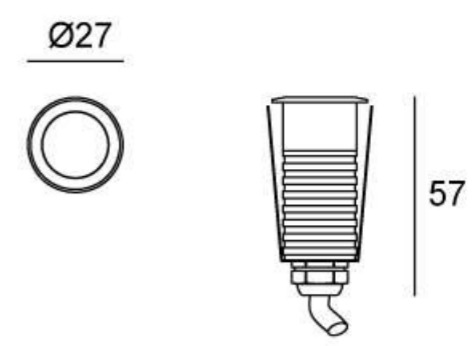

02BPRD0134B

Light Source	1x0.5W
Lens	N/A
Selected Degree (°)θ1/2	70°
Input Voltage (V)	DC 24
Operating Current (MA)	24V=26
Consumption (W)	24V=0.62
Luminance (LM)	WW=23
IK	06

Linear Drawing

Unit: mm

Specification

Housing	Aluminum anodized finishing or powder Painting
Front Cover	SUS 304#, Hard chrome-plated
Light Window	Tempered step glass.T=2mm
Glass Pressure Capacity	1145kgs
Operating Temperature	-20°C~40°C
Gasket	Silicon rubber molding shaped seal
Sleeve	PC/ABS Alloys
Lens	Optical Lens efficiency≥85%
LED Type	SMD
LED Driver	Built in on/off driver
Power Cable	Outside of luminaire (Without waterstopper) 24V: H05RN-F 2×1.0mm², L=0.5m
Dimming Support	External DALI supported TRIAC,0-10V, PWM via external driver on request