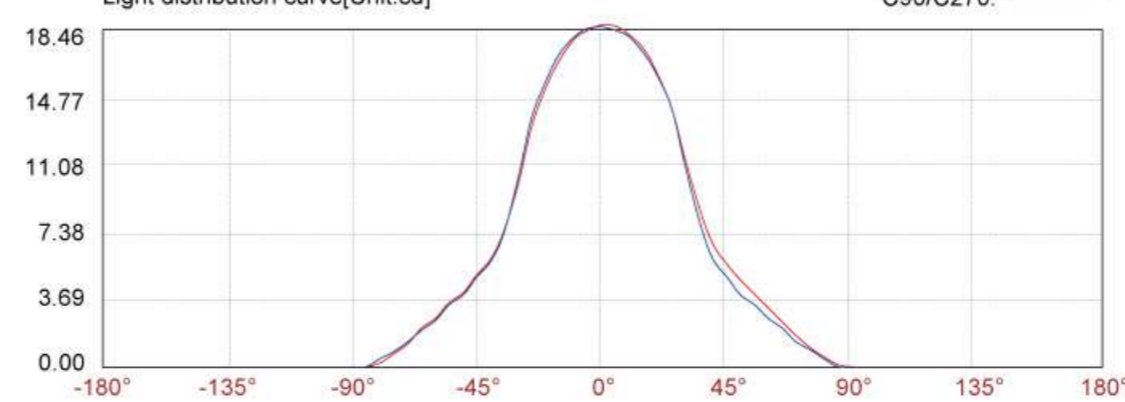

Photometric

12m	0.13 LUX
11m	
10m	0.18 LUX
9m	
8m	0.29 LUX
7m	
6m	0.51 LUX
5m	
4m	1.15 LUX
3m	
2m	4.61 LUX
1m	

Light distribution curve[Unit:cd]

Lux distance curve

Center beam LUX	Illuminance at a distance	
	Beam width V	H
2m	4.61 LUX	2.6m 2.5m
4m	1.15 LUX	5.1m 5.1m
6m	0.51 LUX	7.7m 7.6m
8m	0.29 LUX	10.2m 10.1m
10m	0.18 LUX	12.8m 12.7m
12m	0.13 LUX	15.3m 15.2m