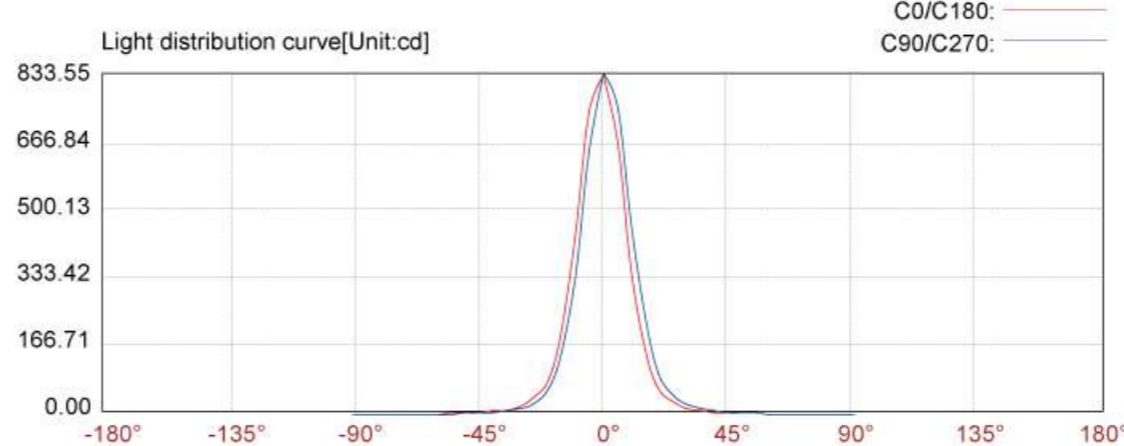

1mm
Ultra-thin front cover

Photometric

12m	5.77 LUX
11m	
10m	8.31 LUX
9m	
8m	12.98 LUX
7m	
6m	23.07 LUX
5m	
4m	51.92 LUX
3m	
2m	207.67 LUX
1m	

Lux distance curve

Center beam LUX	Illuminance at a distance	
	Beam width V	Beam width H
2m	207.67 LUX	0.7m 0.7m
4m	51.92 LUX	1.4m 1.4m
6m	23.07 LUX	2.1m 2.1m
8m	12.98 LUX	2.7m 2.8m
10m	8.31 LUX	3.4m 3.5m
12m	5.77 LUX	4.1m 4.2m