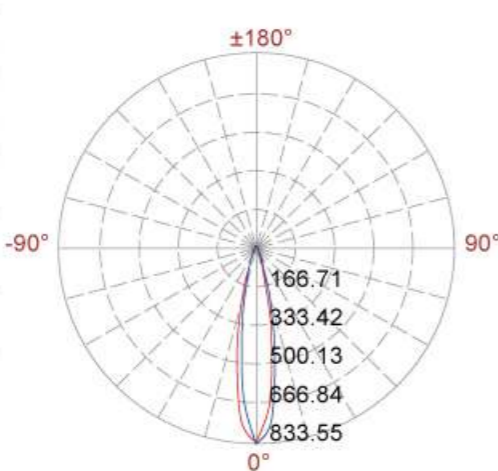

02BPRB0157B

Light Source	1x1.5W
Lens	B15
Selected Degree (°)θ1/2	20°
Input Voltage (V)	DC 24
Operating Current (MA)	24V=83
Consumption (W)	24V=2
Luminance (LM)	WW=136
IK	06

Linear Drawing

Unit: mm

Specification

1mm
Ultra-thin front cover

Photometric

12m	5.77 LUX
11m	
10m	8.31 LUX
9m	
8m	12.98 LUX
7m	
6m	23.07 LUX
5m	
4m	51.92 LUX
3m	
2m	207.67 LUX
1m	

Lux distance curve

Center beam LUX	Illuminance at a distance	
	Beam width V	Beam width H
2m	207.67 LUX	0.7m 0.7m
4m	51.92 LUX	1.4m 1.4m
6m	23.07 LUX	2.1m 2.1m
8m	12.98 LUX	2.7m 2.8m
10m	8.31 LUX	3.4m 3.5m
12m	5.77 LUX	4.1m 4.2m