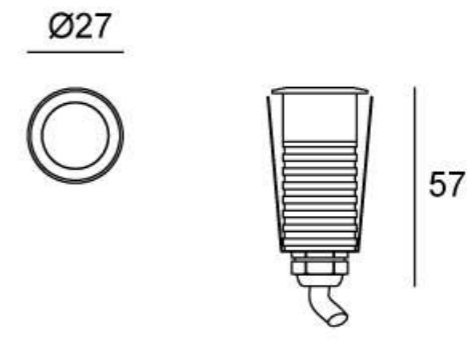

02BPRB0157B

Light Source	1x1.5W
Lens	B15
Selected Degree (°)θ1/2	20°
Input Voltage (V)	DC 24
Operating Current (MA)	24V=83
Consumption (W)	24V=2
Luminance (LM)	WW=136
IK	06

Linear Drawing

Unit: mm

Specification

Housing	Aluminum anodized finishing or powder Painting
Front Cover	SUS 304#, Hard chrome-plated
Light Window	Tempered step glass.T=2mm
Glass Pressure Capacity	503kgs
Operating Temperature	-20°C~40°C
Gasket	Silicon rubber molding shaped seal
Sleeve	PC/ABS Alloys
Lens	Optical Lens efficiency≥85%
LED Type	SMD
LED Driver	Built in on/off driver
Dimming Support	External DALI supported TRIAC,0-10V, PWM via external driver on request
Power Cable	Outside of luminaire (Without waterstopper) 24V: H05RN-F 2×1.0mm², L=0.5m

Lens (Item Code)

Referenced Degree(°)θ1/2

B15

10° 15° 20° 30° 10°x33°

Water Proof Solution

A Water-Stopper(Included)

The luminaires produce high temperatures during use, which can create negative pressure upon power-off, drawing water vapor through the power cable. Therefore, it is essential for the device to prevent water vapor ingress with water-stopper.

1mm
Ultra-thin front cover

Photometric

12m	5.77 LUX
11m	
10m	8.31 LUX
9m	
8m	12.98 LUX
7m	
6m	23.07 LUX
5m	
4m	51.92 LUX
3m	
2m	207.67 LUX
1m	

Lux distance curve

Center beam LUX	Illuminance at a distance	
	Beam width V	Beam width H
2m	207.67 LUX	0.7m 0.7m
4m	51.92 LUX	1.4m 1.4m
6m	23.07 LUX	2.1m 2.1m
8m	12.98 LUX	2.7m 2.8m
10m	8.31 LUX	3.4m 3.5m
12m	5.77 LUX	4.1m 4.2m