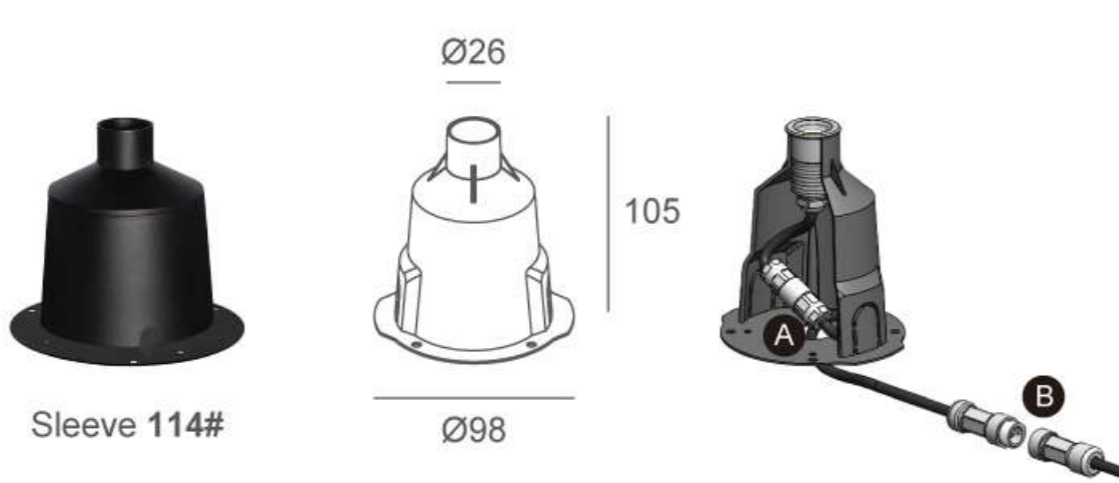

Sleeve 114#