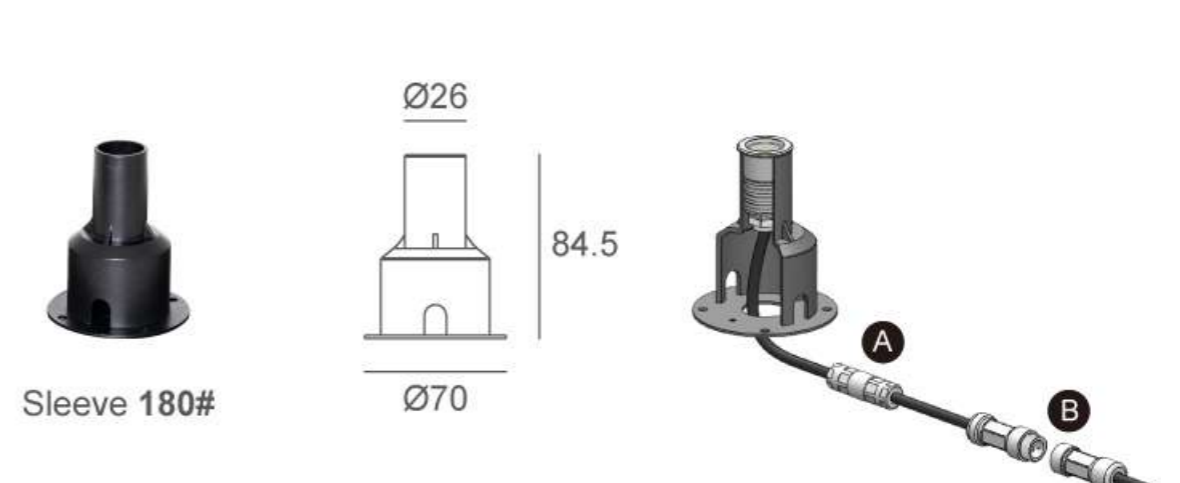

Lens (Item Code)

Referenced Degree(°)θ1/2

B15

10° 15° 20° 30° 10°x33°

Water Proof Solution

A Water-Stopper(Included)

The luminaires produce high temperatures during use, which can create negative pressure upon power-off, drawing water vapor through the power cable. Therefore, it is essential for the device to prevent water vapor ingress with water-stopper.

B IP67 Jiffy quick plug/socket connector(Optional)

Along with water-stopper, this optional accessory acts as a fail-safe device for preventing vapor getting into the fixture via power cable. It is also the most IP-rating securing device for wiring.

Sleeve

Optional 1

Sleeve 114#

Optional 2

Sleeve 180#

Compact and exquisite

it fully demonstrates Kapelux's manufacturing craftsmanship. Its shape is small, elegant and neat, yet its functionality is not compromised in the slightest. When it needs to illuminate the target, it shines like a pearl.